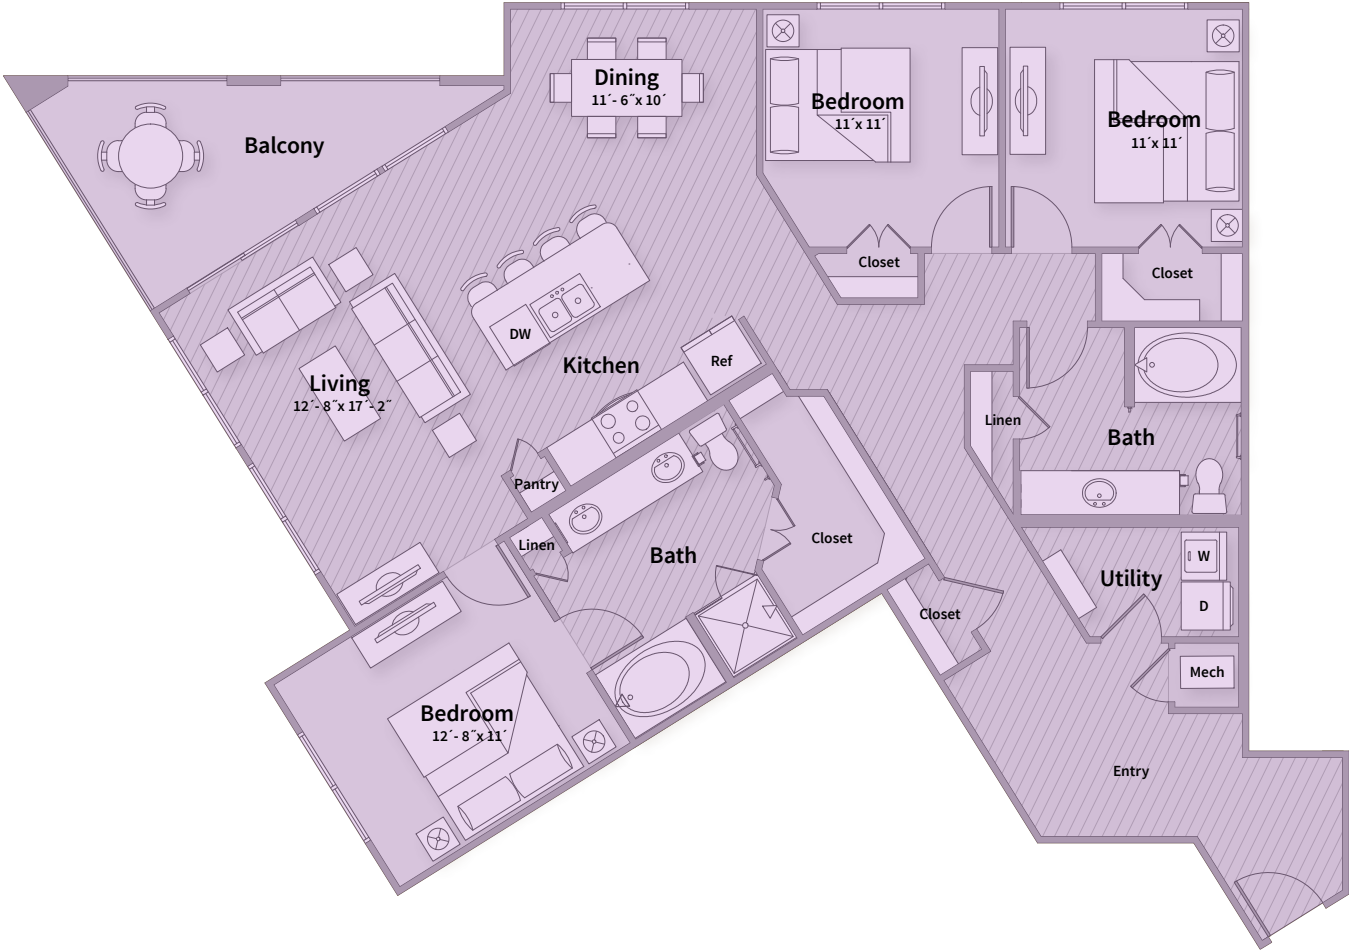

Unit G5

BEDROOM 3 | BATH 2 | SQ FT 1,621