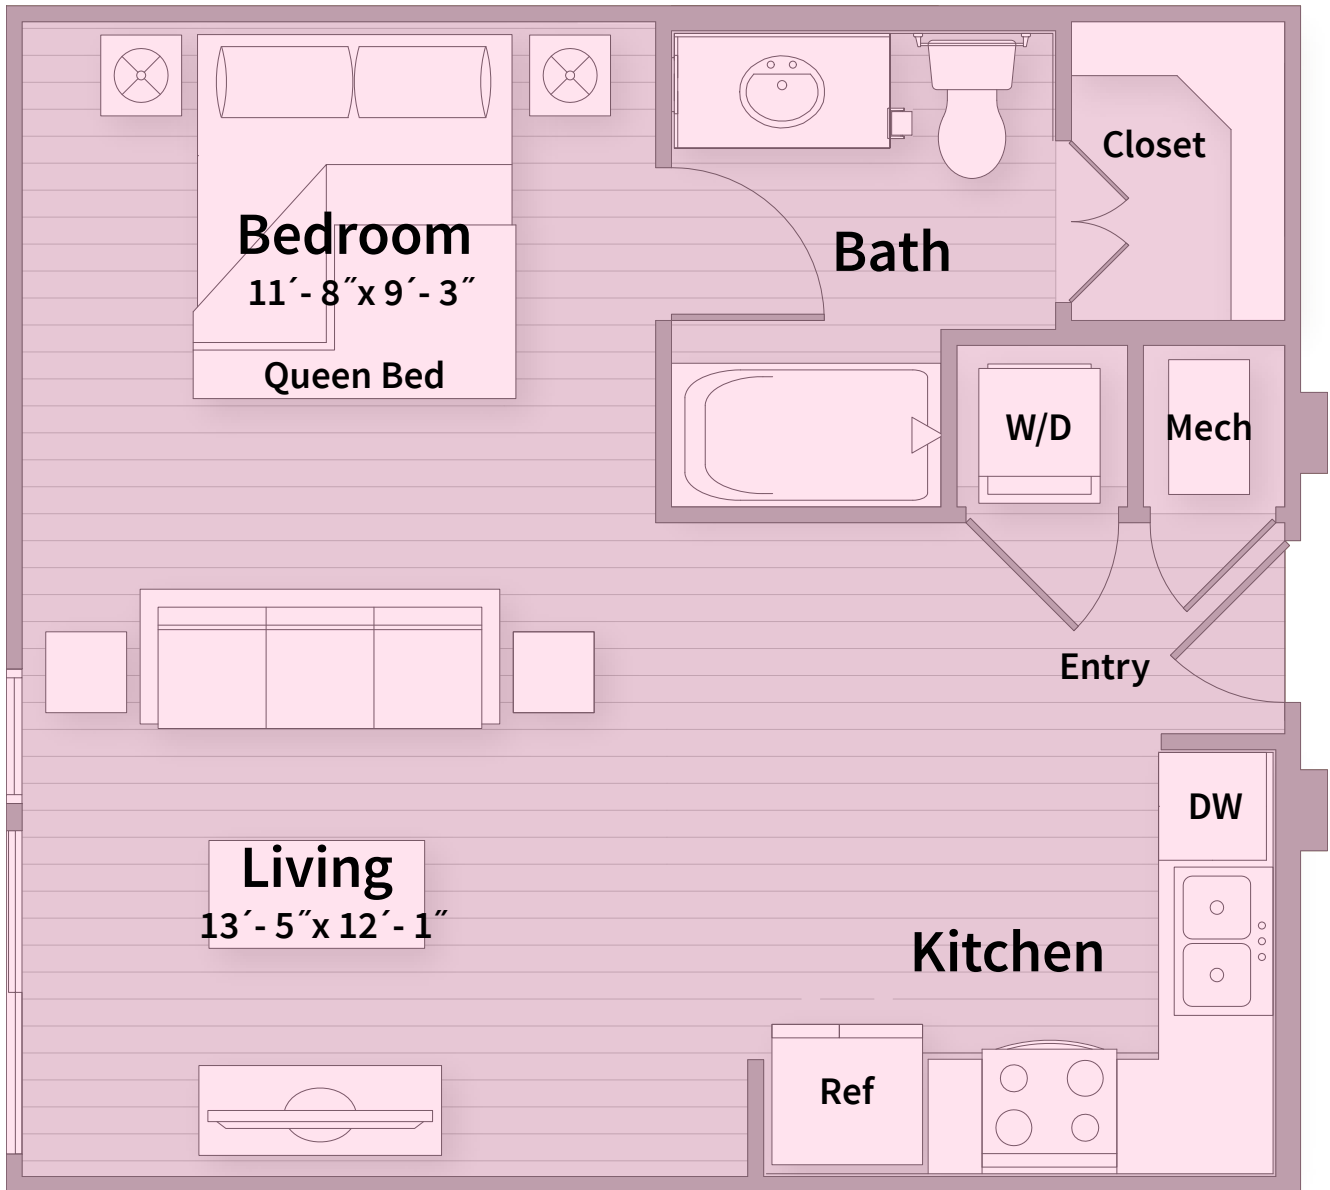

Unit EFF4

BEDROOM 1 | BATH 1 | SQ FT 529