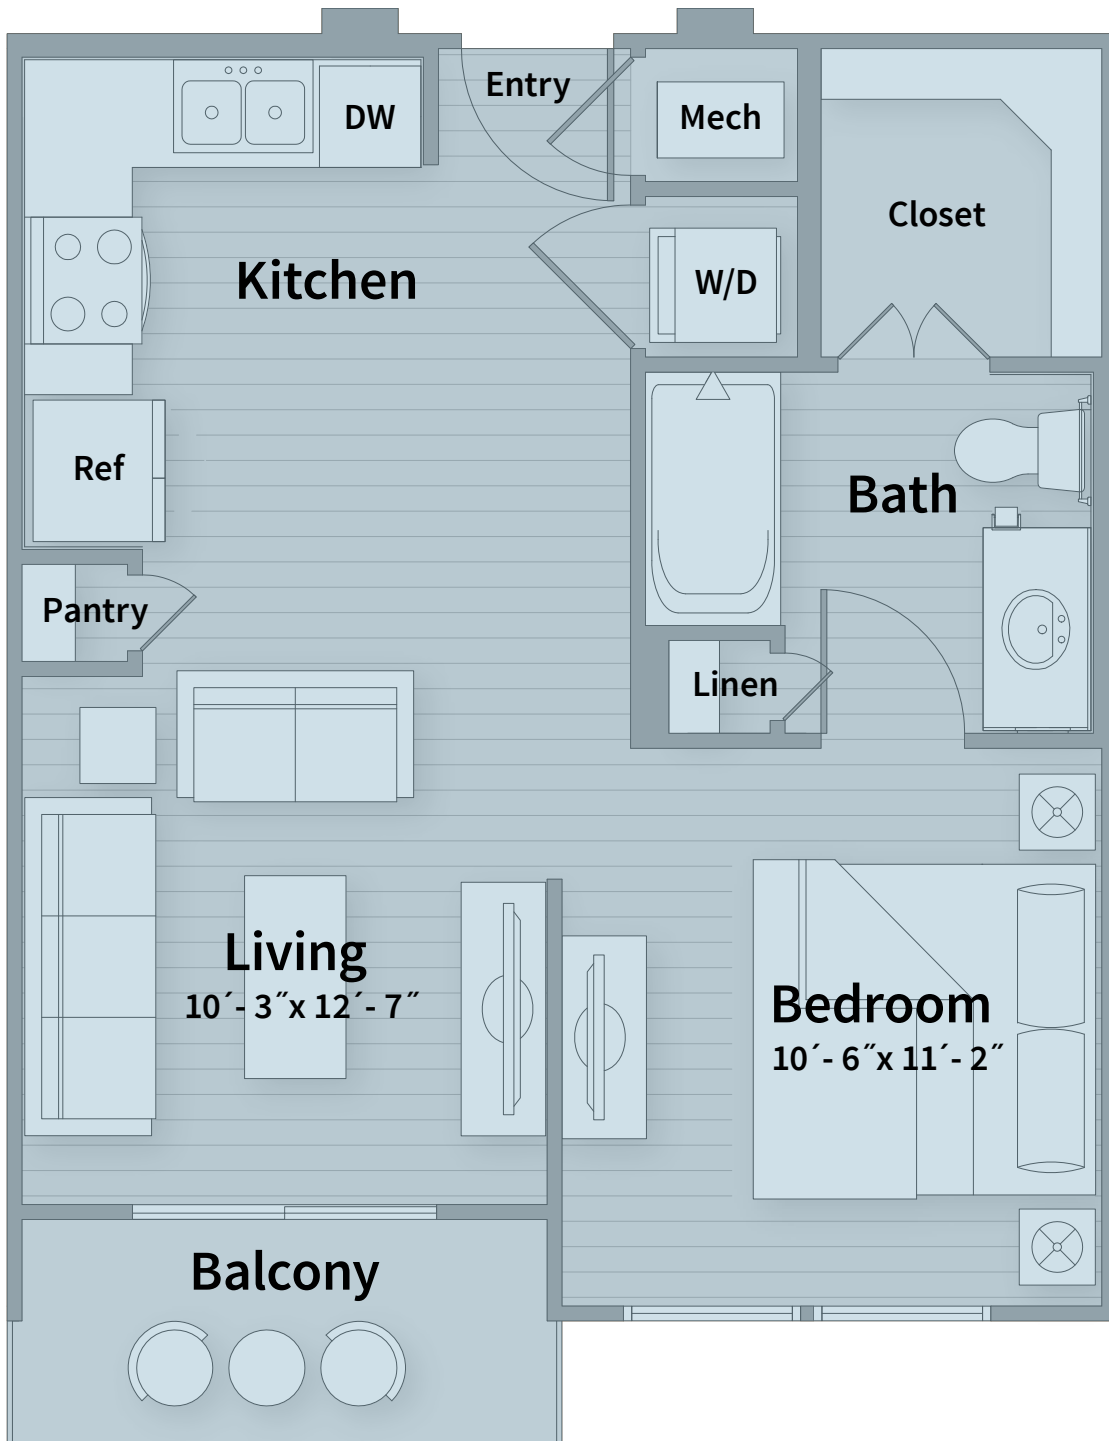

Unit EFF2

BEDROOM 1 | BATH 1 | SQ FT 536

THE
GRAND
LACENTERRA